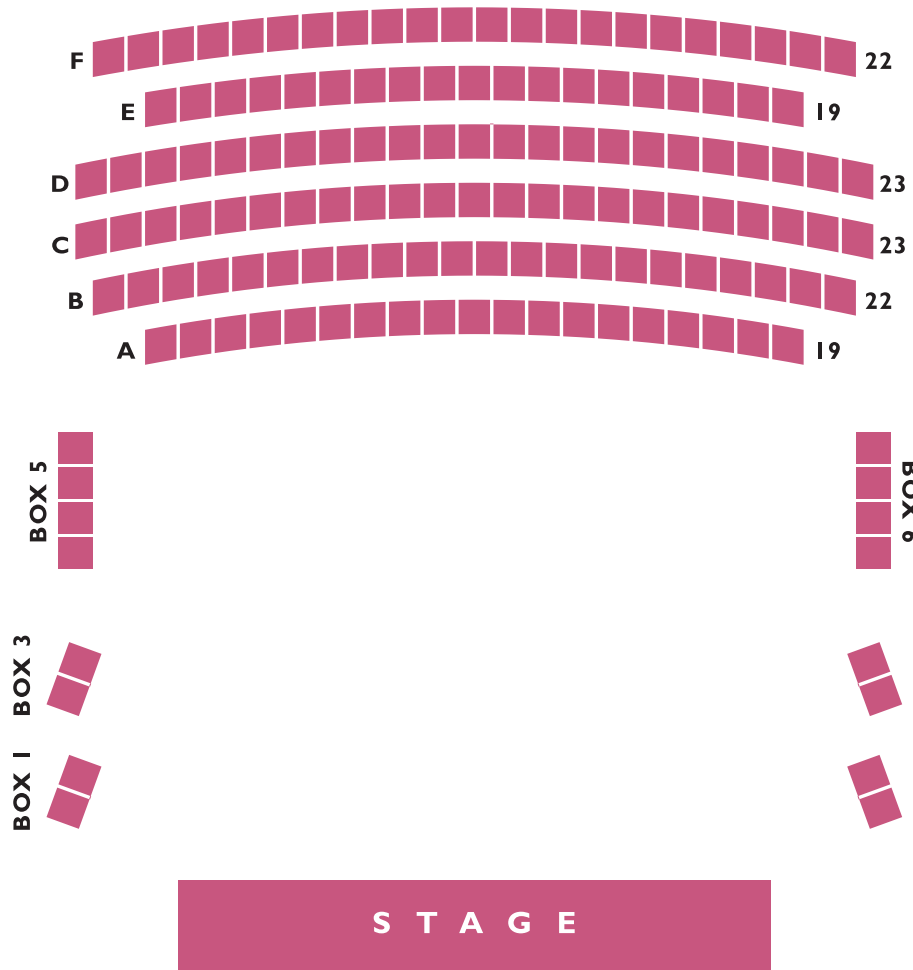

Seating Plan

CIRCLE

STALLS